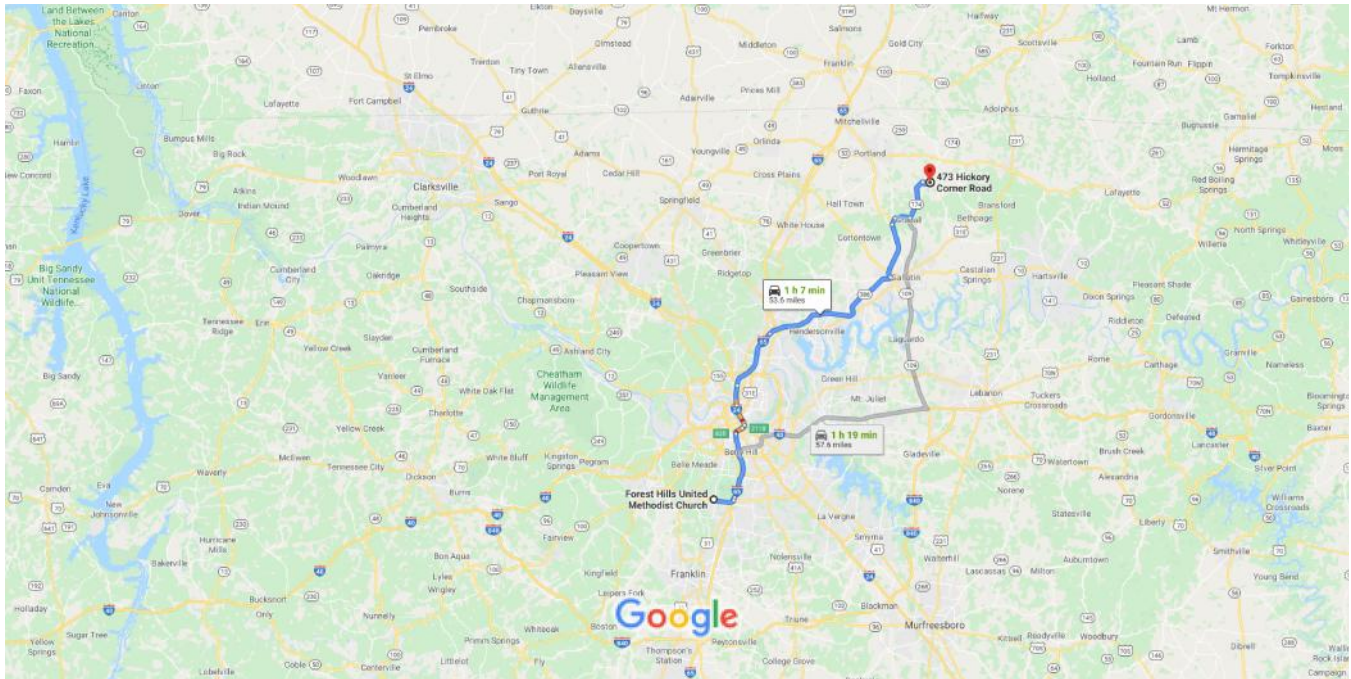

Forest Hills United Methodist Church to 473 Hickory Corner Rd, Bethpage, TN 37022 Drive 53.6 miles, 1 h 7 min

Map data ©2020 Google 5 mi

Forest Hills United Methodist Church

1250 Old Hickory Blvd, Brentwood, TN 37027

Get on I-65 N

- 6 min (2.7 mi)

↑ 1. Head east on Old Hickory Blvd toward High Lea Rd

2.3 mi
- ↗ 2. Use the left 2 lanes to turn left to merge onto I-65 N

0.4 mi

Get on TN-109 N in Gallatin from I-24 W, I-65 N and TN-386 N

0.4 mi

-  6. Merge onto I-24 W
----- 2.4 mi
-  7. Keep right to stay on I-24 W
----- 2.2 mi
-  8. Continue onto I-65 N
----- 6.9 mi
-  9. Keep right at the fork to continue on TN-386
N/Vietnam Veterans Blvd, follow signs for State
Route 386/Hendersonville/Gallatin
 Continue to follow TN-386 N
----- 16.0 mi
-  10. Use the left 2 lanes to turn left to merge onto TN-
109 N toward Portland
----- 0.2 mi

Follow TN-109 N, S Tunnel Rd and TN-174 E to your destination

- 20 min (14.5 mi)
-  11. Merge onto TN-109 N
----- 6.1 mi
 -  12. Turn right onto S Tunnel Rd
----- 0.7 mi
 -  13. Turn right to stay on S Tunnel Rd
----- 1.8 mi
 -  14. Turn left onto TN-174 E
----- 4.5 mi
 -  15. Turn right onto Hickory Corner Rd
----- 1.2 mi
 -  16. Turn left
----- 0.2 mi