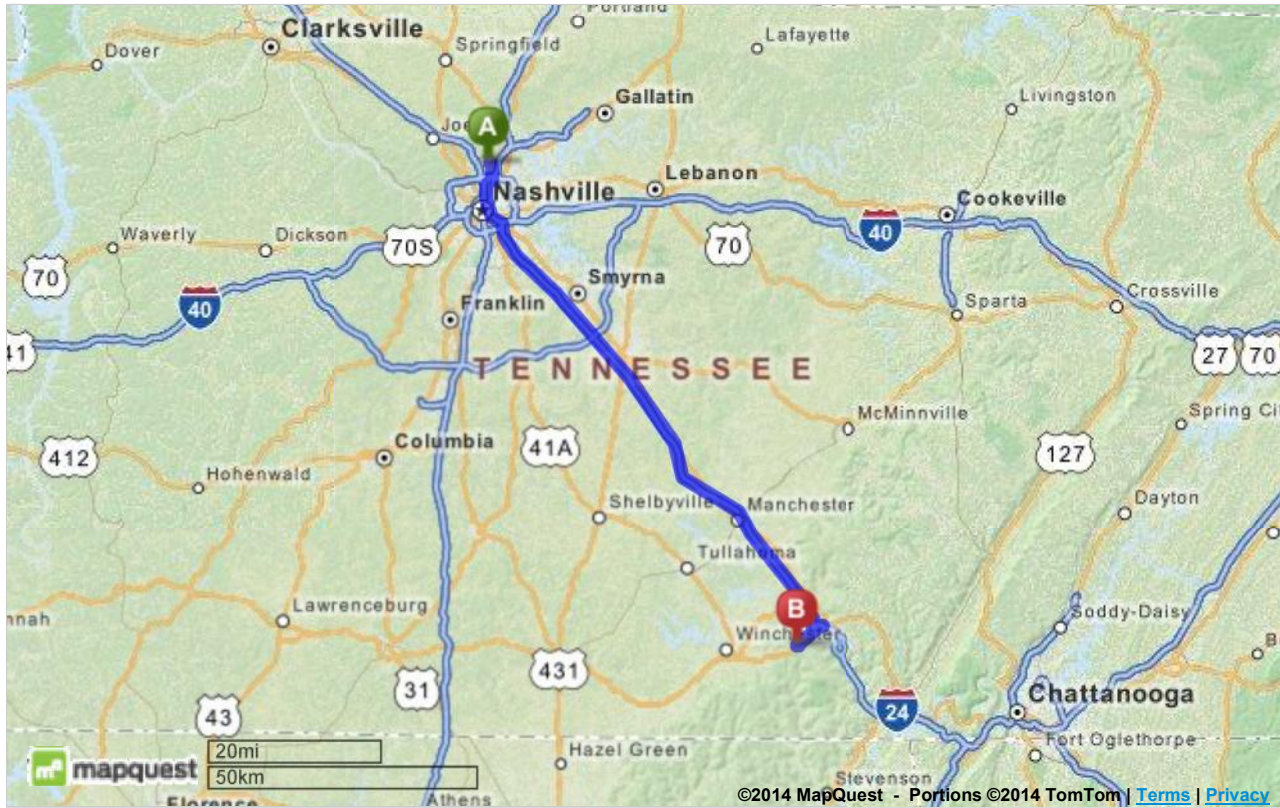

0.6 Mi

0.6 Mi Total

2. Take the 2nd **right** onto **Dickerson Pike / US-41 S / US-31W S / TN-11.** [Map](#)

2.1 Mi

Dickerson Pike is 0.3 miles past Marydale Dr

2.6 Mi Total

If you are on W Old Hickory Blvd and reach Arta Dr you've gone about 0.5 miles too far

94.2 Mi Total

9. Stay **straight** to go onto **W Main St / US-41 Alt N / TN-56 / TN-15**. Continue to follow **TN-56 / TN-15**. [Map](#)

4.9 Mi

99.1 Mi Total

10. Turn **left** onto **Hawkins Ln**. [Map](#)

0.05 Mi

*Hawkins Ln is 0.2 miles past Kennerly Rd
If you reach Alabama Ave you've gone a little too far*

99.2 Mi Total

11. Turn **left** onto **Lake Odonnell Rd**. [Map](#)

0.2 Mi

99.4 Mi Total

12. **412 LAKE ODONNELL RD** is on the **right**. [Map](#)

*Your destination is 0.1 miles past Bob Stewman Rd
If you reach Hat Rock Rd you've gone about 0.2 miles too far*

412 Lake Odonnell Rd, Sewanee, TN 37375-2151

Total Travel Estimate: **99.36 miles - about 1 hour 36 minutes**